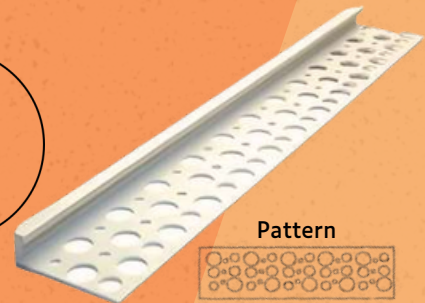

CERAMIC JOINTS & FLAGE

Items: 3443 - 3444
Ceramic Joint

Items: 3445 - 3446
Flage

Codes	Product Name	Description	Material	Board Thickness	Width	Package
3443	3443 - Ceramic Joint	3/8" board thickness / 2" width perforated flange / length 8'	PVC	3/8"	2"	50 units/box
3444	3444 - Ceramic Joint	3/8" board thickness / 2" width perforated flange / length 10'	PVC	3/8"	2"	50 units/box
3445	3445 - Flage	3/8" flage / 1-1/4" perforated flange / length 8'	PVC	3/8"	1-1/4"	50 units/box
3446	3446 - Flage	3/8" flage / 1-1/4" perforated flange / length 10'	PVC	3/8"	1-1/4"	50 units/box

FLAGE

Items: 3447 - 3448

Codes	Product Name	Description	Material	Expose Reveal	Height	Width	Package
3447	3447 - Flage	3/8" flage / 1/2" height / 7/8" width flange / 3/8" expose reveal / length 8'	PVC	3/8"	1/2"	7/8"	60 units/box
3448	3448 - Flage	3/8" flage / 1/2" height / 7/8" width flange / 3/8" expose reveal / length 10'	PVC	3/8"	1/2"	7/8"	60 units/box

CASING BEADS

Pattern

Items: 3437

Pattern

Items: 3438

Codes	Product Name	Description	Material	Board Thickness	Back Flange	Package
3437	3437 - Casing bead	1/2" casing bead / 1-3/4" perforated flange / length 10'	PVC	1/2"	1-3/4"	75 units/box
3438	3438 - Casing bead	3/4" casing bead / 1-3/4" perforated flange / length 10'	PVC	3/4"	1-3/4"	75 units/box
3439	3439 - Casing bead	5/8" casing bead / 1-3/4" perforated flange / length 10'	PVC	5/8"	1-3/4"	75 units/box
3440	3440 - Casing bead	1" casing bead / 1-3/4" perforated flange / length 10'	PVC	1"	1-3/4"	75 units/box