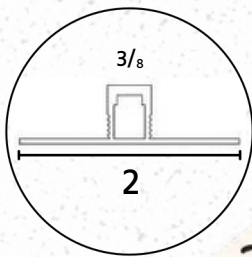

DRYWALL REVEALS

Items: 3431 - 3432

Items: 3433 - 3434

Codes	Product Name	Description	Material	Board Thickness	Expose Reveal	Right Flange	Left Flange	Package
3431	3431 - Drywall reveal	1/2" Drywall reveal width / 1" flanges / 1/2" expose reveal / length 8'	PVC	1/2"	1/2"	1"	1"	50 units/box
3432	3432 - Drywall reveal	1/2" Drywall reveal width / 1" flanges / 1/2" expose reveal / length 10'	PVC	1/2"	1/2"	1"	1"	50 units/box
3433	3433 - Drywall reveal	3/4" Drywall reveal width / 1" flanges / 1/2" expose reveal / length 8'	PVC	3/4"	1/2"	1"	1"	50 units/box
3434	3434 - Drywall reveal	3/4" Drywall reveal width / 1" flanges / 1/2" expose reveal / length 10'	PVC	3/4"	1/2"	1"	1"	50 units/box

DRYWALL VINYL ACCESSORIES

CHANNEL REVEAL

Items: 3441

Items: 3442

Codes	Product Name	Description	Material	Reveal Size	Width	Package
3441	3441 - Chanel Reveal	1/2" board thickness / 1-3/4" width / length 10'	PVC	1/2"	1-3/4"	35 units/box
3442	3442 - Chanel Reveal	1" board thickness / 3" width / length 10'	PVC	1"	3"	35 units/box

CERAMIC JOINTS & FLAGE

Items: 3443 - 3444
Ceramic Joint

Items: 3445 - 3446
Flage

Codes	Product Name	Description	Material	Board Thickness	Width	Package
3443	3443 - Ceramic Joint	3/8" board thickness / 2" width perforated flange / length 8'	PVC	3/8"	2"	50 units/box
3444	3444 - Ceramic Joint	3/8" board thickness / 2" width perforated flange / length 10'	PVC	3/8"	2"	50 units/box
3445	3445 - Flage	3/8" flage / 1-1/4" perforated flange / length 8'	PVC	3/8"	1-1/4"	50 units/box
3446	3446 - Flage	3/8" flage / 1-1/4" perforated flange / length 10'	PVC	3/8"	1-1/4"	50 units/box