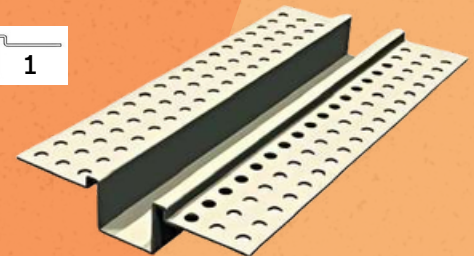

Items: 3433 - 3434

Codes	Product Name	Description	Material	Board Thickness	Expose Reveal	Right Flange	Left Flange	Package
3431	3431 - Drywall reveal	1/2" Drywall reveal width / 1" flanges / 1/2" expose reveal / length 8'	PVC	1/2"	1/2"	1"	1"	50 units/box
3432	3432 - Drywall reveal	1/2" Drywall reveal width / 1" flanges / 1/2" expose reveal / length 10'	PVC	1/2"	1/2"	1"	1"	50 units/box
3433	3433 - Drywall reveal	3/4" Drywall reveal width / 1" flanges / 1/2" expose reveal / length 8'	PVC	3/4"	1/2"	1"	1"	50 units/box
3434	3434 - Drywall reveal	3/4" Drywall reveal width / 1" flanges / 1/2" expose reveal / length 10'	PVC	3/4"	1/2"	1"	1"	50 units/box