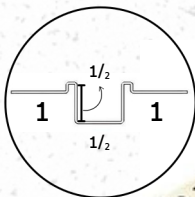

Z - BEADS

Items: 3425 - 3426

Codes	Product Name	Description	Material	Board Thickness	Front Return	Back Flange	Package
3425	3425 - Z-Bead Perforated	1/2" Z-Beads / 1-1/16" Perforated Back Flange / 1/2" Return / length 8'	PVC	1/2"	1/2"	1-1/16"	100 units/box
3426	3426 - Z-Bead Perforated	1/2" Z-Beads / 1-1/16" Perforated Back Flange / 1/2" Return / length 10'	PVC	1/2"	1/2"	1-1/16"	100 units/box

DRYWALL VINYL ACCESSORIES

RADIUS BULLNOSE CORNER

Items: 3427 - 3428

Items: 3429 - 3430

Codes	Product Name	Description	Material	Radius	Flange	Package
3427	3427 - Radius bullnose corner R-5/8"	Bull nose / 5/8" Perforated Flange / 5/8" radius / length 8'	PVC	5/8"	5/8"	100 units/box
3428	3428 - Radius bullnose corner R-5/8"	Bull nose / 5/8" Perforated Flange / 5/8" radius / length 10'	PVC	5/8"	5/8"	100 units/box
3429	3429 - Radius bullnose corner R-3/4"	Bull nose / 3/4" Perforated Flange / 5/8" radius / length 8'	PVC	3/4"	5/8"	50 units/box
3430	3430 - Radius bullnose corner R-3/4"	Bull nose / 3/4" Perforated Flange / 5/8" radius / length 10'	PVC	3/4"	5/8"	50 units/box

DRYWALL REVEALS

Items: 3431 - 3432

Items: 3433 - 3434

Codes	Product Name	Description	Material	Board Thickness	Expose Reveal	Right Flange	Left Flange	Package
3431	3431 - Drywall reveal	1/2" Drywall reveal width / 1" flanges / 1/2" expose reveal / length 8'	PVC	1/2"	1/2"	1"	1"	50 units/box
3432	3432 - Drywall reveal	1/2" Drywall reveal width / 1" flanges / 1/2" expose reveal / length 10'	PVC	1/2"	1/2"	1"	1"	50 units/box
3433	3433 - Drywall reveal	3/4" Drywall reveal width / 1" flanges / 1/2" expose reveal / length 8'	PVC	3/4"	1/2"	1"	1"	50 units/box
3434	3434 - Drywall reveal	3/4" Drywall reveal width / 1" flanges / 1/2" expose reveal / length 10'	PVC	3/4"	1/2"	1"	1"	50 units/box