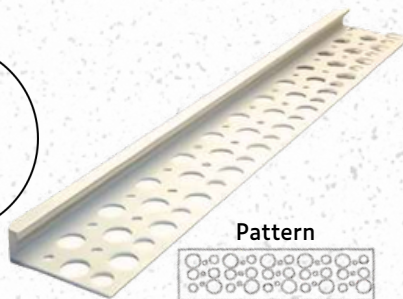

CERAMIC JOINTS & FLAGE

Items: 3443 - 3444
Ceramic Joint

Items: 3445 - 3446
Flage

Codes	Product Name	Description	Material	Board Thickness	Width	Package
3443	3443 - Ceramic Joint	3/8" board thickness / 2" width perforated flange / length 8'	PVC	3/8"	2"	50 units/box
3444	3444 - Ceramic Joint	3/8" board thickness / 2" width perforated flange / length 10'	PVC	3/8"	2"	50 units/box
3445	3445 - Flage	3/8" flage / 1-1/4" perforated flange / length 8'	PVC	3/8"	1-1/4"	50 units/box
3446	3446 - Flage	3/8" flage / 1-1/4" perforated flange / length 10'	PVC	3/8"	1-1/4"	50 units/box

FLAGE

Items: 3447 - 3448

Codes	Product Name	Description	Material	Expose Reveal	Height	Width	Package
3447	3447 - Flage	3/8" flage / 1/2" height / 7/8" width flange / 3/8" expose reveal / length 8'	PVC	3/8"	1/2"	7/8"	60 units/box
3448	3448 - Flage	3/8" flage / 1/2" height / 7/8" width flange / 3/8" expose reveal / length 10'	PVC	3/8"	1/2"	7/8"	60 units/box

CASING BEADS

Pattern

Items: 3437

Pattern

Items: 3438

Codes	Product Name	Description	Material	Board Thickness	Back Flange	Package
3437	3437 - Casing bead	1/2" casing bead / 1-3/4" perforated flange / length 10'	PVC	1/2"	1-3/4"	75 units/box
3438	3438 - Casing bead	3/4" casing bead / 1-3/4" perforated flange / length 10'	PVC	3/4"	1-3/4"	75 units/box
3439	3439 - Casing bead	5/8" casing bead / 1-3/4" perforated flange / length 10'	PVC	5/8"	1-3/4"	75 units/box
3440	3440 - Casing bead	1" casing bead / 1-3/4" perforated flange / length 10'	PVC	1"	1-3/4"	75 units/box