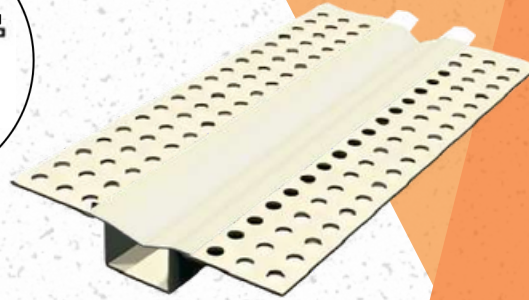

CERAMIC JOINTS & FLAGE

Items: 3443 - 3444
Ceramic Joint

Items: 3445 - 3446
Flage

Codes	Product Name	Description	Material	Board Thickness	Width	Package
3443	3443 - Ceramic Joint	3/8" board thickness / 2" width perforated flange / length 8'	PVC	3/8"	2"	50 units/box
3444	3444 - Ceramic Joint	3/8" board thickness / 2" width perforated flange / length 10'	PVC	3/8"	2"	50 units/box
3445	3445 - Flage	3/8" flage / 1-1/4" perforated flange / length 8'	PVC	3/8"	1-1/4"	50 units/box
3446	3446 - Flage	3/8" flage / 1-1/4" perforated flange / length 10'	PVC	3/8"	1-1/4"	50 units/box

FLAGE

Items: 3447 - 3448

Codes	Product Name	Description	Material	Expose Reveal	Height	Width	Package
3447	3447 - Flage	3/8" flage / 1/2" height / 7/8" width flange / 3/8" expose reveal / length 8'	PVC	3/8"	1/2"	7/8"	60 units/box
3448	3448 - Flage	3/8" flage / 1/2" height / 7/8" width flange / 3/8" expose reveal / length 10'	PVC	3/8"	1/2"	7/8"	60 units/box