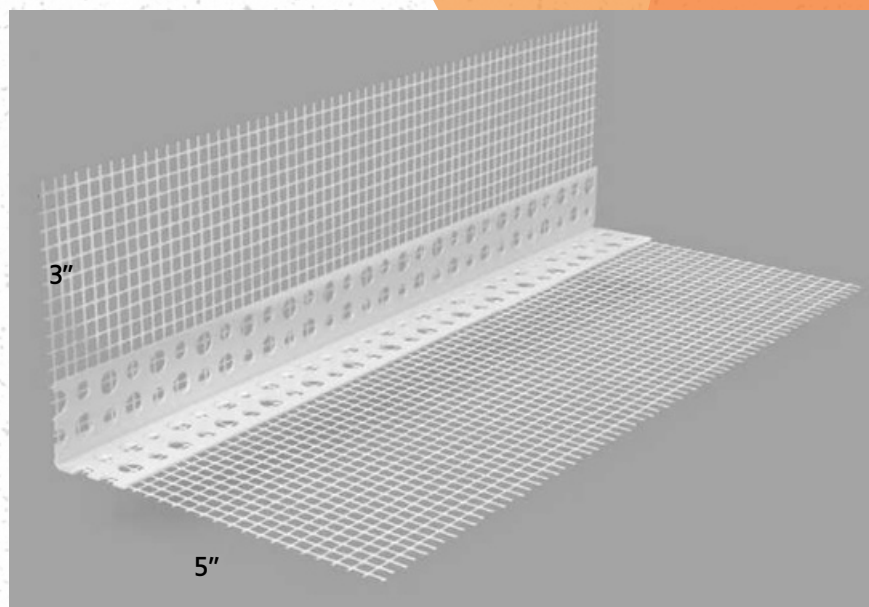

MESH CORNER BEAD

Items: 3455

Codes	Product Name	Description	Material	Right Flange	Left Flange	Package
3455	3455 - Mesh corner bead	Mesh corner bead $7/8'' \times 7/8''$ perforated flange plus $3''$ mesh in one leg x $5''$ mesh in other leg	PVC	$7/8''$	$7/8''$	50 units/box