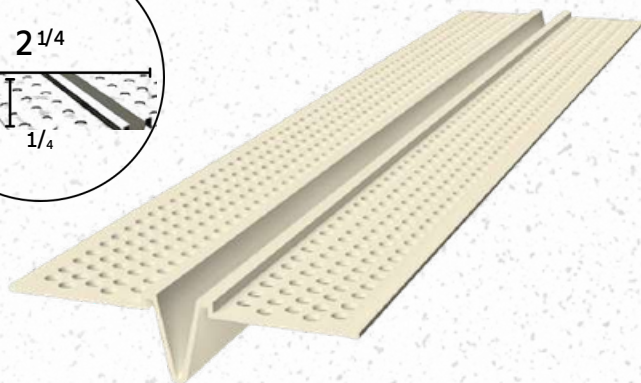

Pattern

Items: 3439

Pattern

Items: 3440

EXPANSION JOINTS

Items: 3449 - 3450

Pattern

Items: 3451 - 3452

Codes	Product Name	Description	Material	Expansion Joint	Expose Reveal Heith	Width	Package
3449	3449 - Expansion Joint	1/4" expansion joint / 2-1/4" width perforated flange / length 8'	PVC	1/4"	1/2"	2-1/4"	50 units/box
3450	3450 - Expansion Joint	1/4" expansion joint / 2-1/4" width perforated flange / length 10'	PVC	1/4"	1/2"	2-1/4"	50 units/box
3451	3451 - Expansion Joint	1/2" expansion joint / 2-1/4" width perforated flange / length 8'	PVC	1/2"	1/2"	2-1/4"	50 units/box
3452	3452 - Expansion Joint	1/2" expansion joint / 2-1/4" width perforated flange / length 10'	PVC	1/2"	1/2"	2-1/4"	50 units/box