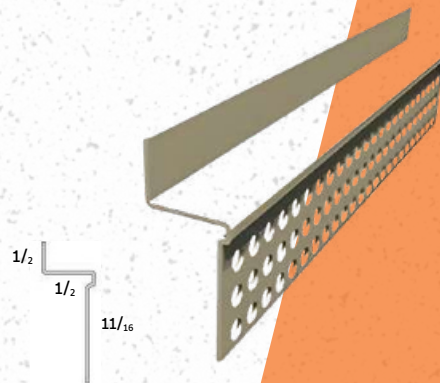

Items: 3417 - 3418

Items: 3419 - 3420

L - BEADS

Items: 3421 - 3422

Items: 3423 - 3424

Codes	Product Name	Description	Material	Board Thickness	Flange	Package
3421	3421 - L-Bead Perforated	1/2" L-Beads / 1-1/16" Perforated Back Flange / length 8'	PVC	1/2"	1-1/16"	100 units/box
3422	3422 - L-Bead Perforated	1/2" L-Beads / 1-1/16" Perforated Back Flange / length 10'	PVC	1/2"	1-1/16"	100 units/box
3423	3423 - L-Bead Perforated	5/8" L-Beads / 1-1/16" Perforated Back Flange / length 8'	PVC	5/8"	1-1/16"	50 units/box
3424	3424 - L-Bead Perforated	5/8" L-Beads / 1-1/16" Perforated Back Flange / length 10'	PVC	5/8"	1-1/16"	50 units/box

Z - BEADS

Items: 3425 - 3426

Codes	Product Name	Description	Material	Board Thickness	Front Return	Back Flange	Package
3425	3425 - Z-Bead Perforated	1/2" Z-Beads / 1-1/16" Perforated Back Flange / 1/2" Return / length 8'	PVC	1/2"	1/2"	1-1/16"	100 units/box
3426	3426 - Z-Bead Perforated	1/2" Z-Beads / 1-1/16" Perforated Back Flange / 1/2" Return / length 10'	PVC	1/2"	1/2"	1-1/16"	100 units/box