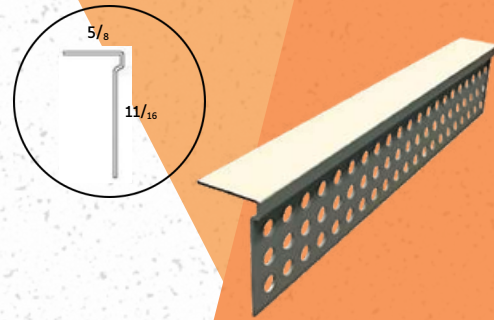

Items: 3417 - 3418

Items: 3419 - 3420

L - BEADS

Items: 3421 - 3422

Items: 3423 - 3424

Codes	Product Name	Description	Material	Board Thickness	Flange	Package
3421	3421 - L-Bead Perforated	1/2" L-Beads / 1-1/16" Perforated Back Flange / length 8'	PVC	1/2"	1-1/16"	100 units/box
3422	3422 - L-Bead Perforated	1/2" L-Beads / 1-1/16" Perforated Back Flange / length 10'	PVC	1/2"	1-1/16"	100 units/box
3423	3423 - L-Bead Perforated	5/8" L-Beads / 1-1/16" Perforated Back Flange / length 8'	PVC	5/8"	1-1/16"	50 units/box
3424	3424 - L-Bead Perforated	5/8" L-Beads / 1-1/16" Perforated Back Flange / length 10'	PVC	5/8"	1-1/16"	50 units/box

Z - BEADS

Items: 3425 - 3426

Codes	Product Name	Description	Material	Board Thickness	Front Return	Back Flange	Package
3425	3425 - Z-Bead Perforated	1/2" Z-Beads / 1-1/16" Perforated Back Flange / 1/2" Return / length 8'	PVC	1/2"	1/2"	1-1/16"	100 units/box
3426	3426 - Z-Bead Perforated	1/2" Z-Beads / 1-1/16" Perforated Back Flange / 1/2" Return / length 10'	PVC	1/2"	1/2"	1-1/16"	100 units/box