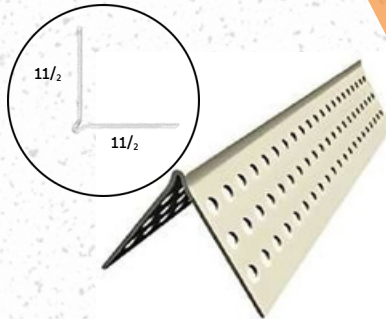

PVC MOLDING

**CORNER
BEAD**

**DRYWALL
VINYL**

J-BEADS

L-BEADS

Z-BEADS

**Casing Beads
Expansion Joint
Flash Cove PVC
Mesh Corner Bead**

**BENNER
PRODUCTS**

CORNER BEADS

Items: 3401 - 3402

Items: 3403 - 3404

Items: 3405 - 3406

Item	Product Name	Description	Material	Right Flange	Left Flange	Package
3401	3401 - Corner bead	Corner bead with flanges sizes 1-1/4" x 1-1/4" and striations on exposed flanges - length 8'	PVC	1-1/4"	1-1/4"	100 units/box
3402	3402 - Corner bead	Corner bead with flanges sizes 1-1/4" x 1-1/4" and striations on exposed flanges - length 10'	PVC	1-1/4"	1-1/4"	100 units/box
3403	3403 - Corner bead	Corner bead with flanges sizes 1-1/2" x 1-1/2" - length 8'	PVC	1-1/2"	1-1/2"	100 units/box
3404	3404 - Corner bead	Corner bead with flanges sizes 1-1/2" x 1-1/2" - length 10'	PVC	1-1/2"	1-1/2"	100 units/box
3405	3405 - Corner bead	Corner Bead with flanges sizes 1-1/4" x 1-1/4" and striations on exposed flanges - length 8'	PVC	1-1/4"	1-1/4"	100 units/box
3406	3406 - Corner bead	Corner Bead with flanges sizes 1-1/4" x 1-1/4" and striations on exposed flanges - length 10'	PVC	1-1/4"	1-1/4"	100 units/box
3407	3407 - Durock corner bead	Corner Bead with flanges sizes 1-5/8" 1-5/8" - length 8'	PVC	1-5/8"	1-5/8"	100 units/box
3408	3408 - Durock corner bead	Corner Bead with flanges sizes 1-5/8" 1-5/8" - length 10'	PVC	1-5/8"	1-5/8"	100 units/box
3409	3409 - Flexible corner bead for archs	Flexible corner bead for archs with flanges sizes 1-1/4" x 1-1/4" - length 8'	PVC	1-1/4"	1-1/4"	100 units/box
3410	3410 - Flexible corner bead for archs	Flexible corner bead for archs with flanges sizes 1-1/4" x 1-1/4" - length 10'	PVC	1-1/4"	1-1/4"	100 units/box
3435	3435 - Stucco corner bead 2-1/2"	Corner bead with perforated flanges sizes 2-1/2" x 2-1/2" - length 8'	PVC	2-1/2"	2-1/2"	50 units/box
3436	3436 - Stucco corner bead 2-1/2"	Corner bead with perforated flanges sizes 2-1/2" x 2-1/2" - length 10'	PVC	2-1/2"	2-1/2"	50 units/box