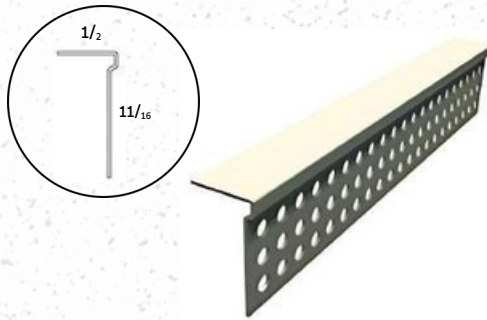

L - BEADS

Items: 3421 - 3422