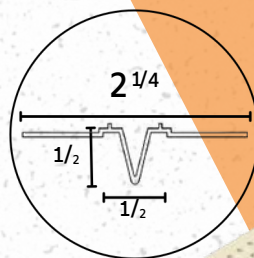

CASING BEADS

Pattern

Items: 3437

Pattern

Items: 3438

Codes	Product Name	Description	Material	Board Thickness	Back Flange	Package
3437	3437 - Casing bead	1/2" casing bead / 1-3/4" perforated flange / length 10'	PVC	1/2"	1-3/4"	75 units/box
3438	3438 - Casing bead	3/4" casing bead / 1-3/4" perforated flange / length 10'	PVC	3/4"	1-3/4"	75 units/box
3439	3439 - Casing bead	5/8" casing bead / 1-3/4" perforated flange / length 10'	PVC	5/8"	1-3/4"	75 units/box
3440	3440 - Casing bead	1" casing bead / 1-3/4" perforated flange / length 10'	PVC	1"	1-3/4"	75 units/box

Pattern

Items: 3439

Pattern

Items: 3440

EXPANSION JOINTS

Items: 3449 - 3450

Pattern

Items: 3451 - 3452

Codes	Product Name	Description	Material	Expansion Joint	Expose Reveal Heith	Width	Package
3449	3449 - Expansion Joint	1/4" expansion joint / 2-1/4" width perforated flange / length 8'	PVC	1/4"	1/2"	2-1/4"	50 units/box
3450	3450 - Expansion Joint	1/4" expansion joint / 2-1/4" width perforated flange / length 10'	PVC	1/4"	1/2"	2-1/4"	50 units/box
3451	3451 - Expansion Joint	1/2" expansion joint / 2-1/4" width perforated flange / length 8'	PVC	1/2"	1/2"	2-1/4"	50 units/box
3452	3452 - Expansion Joint	1/2" expansion joint / 2-1/4" width perforated flange / length 10'	PVC	1/2"	1/2"	2-1/4"	50 units/box

FLASH COVE PVC

Items: 3453

Items: 3454

Codes	Product Name	Description	Material	Height (B)	Width (A)	Package
3453	3453 - Flash Cove	1-1/2" flash cove width / 3/4" height / length 10'	PVC	3/4"	1-1/2"	25 units/box
3454	3454 - Flash Cove	3-5/8" flash cove width / 3/8" height / length 10'	PVC	3/8"	3-5/8"	25 units/box