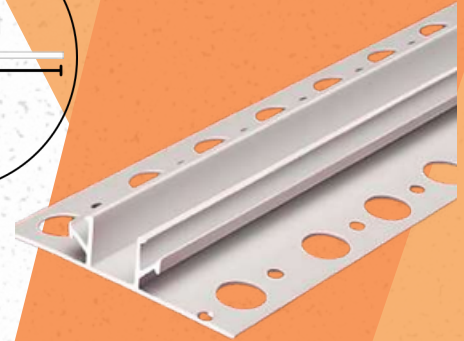

Items: 3442

Codes	Product Name	Description	Material	Reveal Size	Width	Package
3441	3441 - Chanel Reveal	1/2" board thickness / 1-3/4" width / length 10'	PVC	1/2"	1-3/4"	35 units/box
3442	3442 - Chanel Reveal	1" board thickness / 3" width / length 10'	PVC	1"	3"	35 units/box