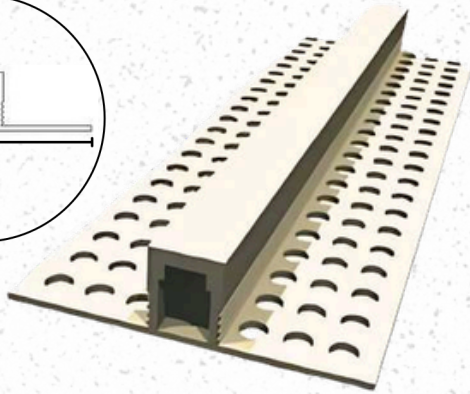

DRYWALL VINYL ACCESSORIES

CHANNEL REVEAL

Items: 3441

Items: 3442

Codes	Product Name	Description	Material	Reveal Size	Width	Package
3441	3441 - Chanel Reveal	1/2" board thickness / 1-3/4" width / length 10'	PVC	1/2"	1-3/4"	35 units/box
3442	3442 - Chanel Reveal	1" board thickness / 3" width / length 10'	PVC	1"	3"	35 units/box

CERAMIC JOINTS & FLAGE

Items: 3443 - 3444
Ceramic Joint

Items: 3445 - 3446
Flage

Codes	Product Name	Description	Material	Board Thickness	Width	Package
3443	3443 - Ceramic Joint	3/8" board thickness / 2" width perforated flange / length 8'	PVC	3/8"	2"	50 units/box
3444	3444 - Ceramic Joint	3/8" board thickness / 2" width perforated flange / length 10'	PVC	3/8"	2"	50 units/box
3445	3445 - Flage	3/8" flage / 1-1/4" perforated flange / length 8'	PVC	3/8"	1-1/4"	50 units/box
3446	3446 - Flage	3/8" flage / 1-1/4" perforated flange / length 10'	PVC	3/8"	1-1/4"	50 units/box