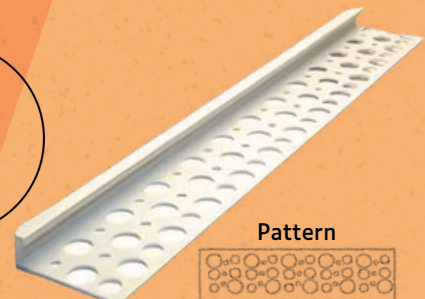

Pattern

Items: 3440