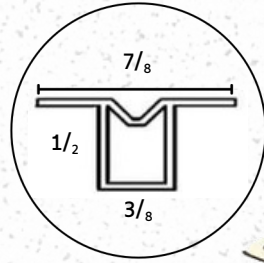

DRYWALL VINYL ACCESSORIES

CHANNEL REVEAL

Items: 3441

Items: 3442

Codes	Product Name	Description	Material	Reveal Size	Width	Package
3441	3441 - Chanel Reveal	1/2" board thickness / 1-3/4" width / length 10'	PVC	1/2"	1-3/4"	35 units/box
3442	3442 - Chanel Reveal	1" board thickness / 3" width / length 10'	PVC	1"	3"	35 units/box

CERAMIC JOINTS & FLAGE

Items: 3443 - 3444
Ceramic Joint

Items: 3445 - 3446
Flage

Codes	Product Name	Description	Material	Board Thickness	Width	Package
3443	3443 - Ceramic Joint	3/8" board thickness / 2" width perforated flange / length 8'	PVC	3/8"	2"	50 units/box
3444	3444 - Ceramic Joint	3/8" board thickness / 2" width perforated flange / length 10'	PVC	3/8"	2"	50 units/box
3445	3445 - Flage	3/8" flage / 1-1/4" perforated flange / length 8'	PVC	3/8"	1-1/4"	50 units/box
3446	3446 - Flage	3/8" flage / 1-1/4" perforated flange / length 10'	PVC	3/8"	1-1/4"	50 units/box

FLAGE

Items: 3447 - 3448

Codes	Product Name	Description	Material	Expose Reveal	Height	Width	Package
3447	3447 - Flage	3/8" flage / 1/2" height / 7/8" width flange / 3/8" expose reveal / length 8'	PVC	3/8"	1/2"	7/8"	60 units/box
3448	3448 - Flage	3/8" flage / 1/2" height / 7/8" width flange / 3/8" expose reveal / length 10'	PVC	3/8"	1/2"	7/8"	60 units/box