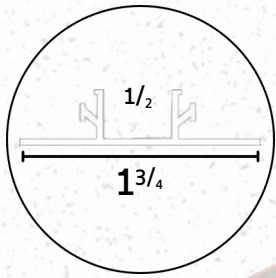

DRYWALL REVEALS

Items: 3431 - 3432

Items: 3433 - 3434

Codes	Product Name	Description	Material	Board Thickness	Expose Reveal	Right Flange	Left Flange	Package
3431	3431 - Drywall reveal	1/2" Drywall reveal width / 1" flanges / 1/2" expose reveal / length 8'	PVC	1/2"	1/2"	1"	1"	50 units/box
3432	3432 - Drywall reveal	1/2" Drywall reveal width / 1" flanges / 1/2" expose reveal / length 10'	PVC	1/2"	1/2"	1"	1"	50 units/box
3433	3433 - Drywall reveal	3/4" Drywall reveal width / 1" flanges / 1/2" expose reveal / length 8'	PVC	3/4"	1/2"	1"	1"	50 units/box
3434	3434 - Drywall reveal	3/4" Drywall reveal width / 1" flanges / 1/2" expose reveal / length 10'	PVC	3/4"	1/2"	1"	1"	50 units/box

DRYWALL VINYL ACCESSORIES

CHANNEL REVEAL

Items: 3441

Items: 3442

Codes	Product Name	Description	Material	Reveal Size	Width	Package
3441	3441 - Chanel Reveal	1/2" board thickness / 1-3/4" width / length 10'	PVC	1/2"	1-3/4"	35 units/box
3442	3442 - Chanel Reveal	1" board thickness / 3" width / length 10'	PVC	1"	3"	35 units/box