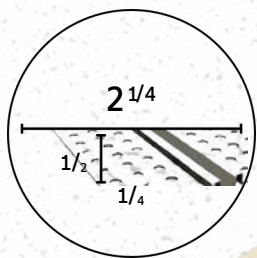

CASING BEADS

Pattern

Items: 3437

Pattern

Items: 3438

Codes	Product Name	Description	Material	Board Thickness	Back Flange	Package
3437	3437 - Casing bead	1/2" casing bead / 1-3/4" perforated flange / length 10'	PVC	1/2"	1-3/4"	75 units/box
3438	3438 - Casing bead	3/4" casing bead / 1-3/4" perforated flange / length 10'	PVC	3/4"	1-3/4"	75 units/box
3439	3439 - Casing bead	5/8" casing bead / 1-3/4" perforated flange / length 10'	PVC	5/8"	1-3/4"	75 units/box
3440	3440 - Casing bead	1" casing bead / 1-3/4" perforated flange / length 10'	PVC	1"	1-3/4"	75 units/box

Pattern

Items: 3439

Pattern

Items: 3440

EXPANSION JOINTS

Items: 3449 - 3450

Pattern

Items: 3451 - 3452

Codes	Product Name	Description	Material	Expansion Joint	Expose Reveal Heith	Width	Package
3449	3449 - Expansion Joint	1/4" expansion joint / 2-1/4" width perforated flange / length 8'	PVC	1/4"	1/2"	2-1/4"	50 units/box
3450	3450 - Expansion Joint	1/4" expansion joint / 2-1/4" width perforated flange / length 10'	PVC	1/4"	1/2"	2-1/4"	50 units/box
3451	3451 - Expansion Joint	1/2" expansion joint / 2-1/4" width perforated flange / length 8'	PVC	1/2"	1/2"	2-1/4"	50 units/box
3452	3452 - Expansion Joint	1/2" expansion joint / 2-1/4" width perforated flange / length 10'	PVC	1/2"	1/2"	2-1/4"	50 units/box