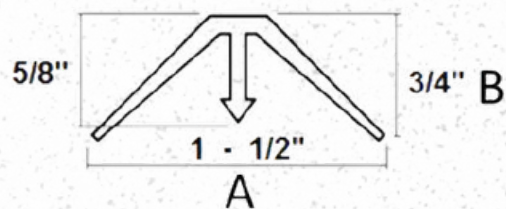

FLASH COVE PVC

Items: 3453