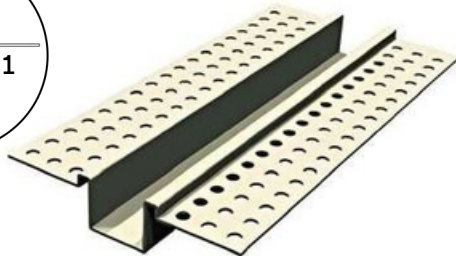

Z - BEADS

Items: 3425 - 3426

Codes	Product Name	Description	Material	Board Thickness	Front Return	Back Flange	Package
3425	3425 - Z-Bead Perforated	1/2" Z-Beads / 1-1/16" Perforated Back Flange / 1/2" Return / length 8'	PVC	1/2"	1/2"	1-1/16"	100 units/box
3426	3426 - Z-Bead Perforated	1/2" Z-Beads / 1-1/16" Perforated Back Flange / 1/2" Return / length 10'	PVC	1/2"	1/2"	1-1/16"	100 units/box

DRYWALL VINYL ACCESSORIES

RADIUS BULLNOSE CORNER

Items: 3427 - 3428

Items: 3429 - 3430

Codes	Product Name	Description	Material	Radius	Flange	Package
3427	3427 - Radius bullnose corner R-5/8"	Bull nose / 5/8" Perforated Flange / 5/8" radius / length 8'	PVC	5/8"	5/8"	100 units/box
3428	3428 - Radius bullnose corner R-5/8"	Bull nose / 5/8" Perforated Flange / 5/8" radius / length 10'	PVC	5/8"	5/8"	100 units/box
3429	3429 - Radius bullnose corner R-3/4"	Bull nose / 3/4" Perforated Flange / 5/8" radius / length 8'	PVC	3/4"	5/8"	50 units/box
3430	3430 - Radius bullnose corner R-3/4"	Bull nose / 3/4" Perforated Flange / 5/8" radius / length 10'	PVC	3/4"	5/8"	50 units/box

DRYWALL REVEALS

Items: 3431 - 3432

Items: 3433 - 3434

Codes	Product Name	Description	Material	Board Thickness	Expose Reveal	Right Flange	Left Flange	Package
3431	3431 - Drywall reveal	1/2" Drywall reveal width / 1" flanges / 1/2" expose reveal / length 8'	PVC	1/2"	1/2"	1"	1"	50 units/box
3432	3432 - Drywall reveal	1/2" Drywall reveal width / 1" flanges / 1/2" expose reveal / length 10'	PVC	1/2"	1/2"	1"	1"	50 units/box
3433	3433 - Drywall reveal	3/4" Drywall reveal width / 1" flanges / 1/2" expose reveal / length 8'	PVC	3/4"	1/2"	1"	1"	50 units/box
3434	3434 - Drywall reveal	3/4" Drywall reveal width / 1" flanges / 1/2" expose reveal / length 10'	PVC	3/4"	1/2"	1"	1"	50 units/box