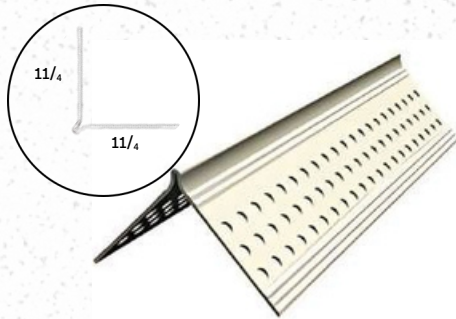

PVC MOLDING

**CORNER
BEAD**

**DRYWALL
VINYL**

J-BEADS

L-BEADS

Z-BEADS

**Casing Beads
Expansion Joint
Flash Cove PVC
Mesh Corner Bead**

**BENNER
PRODUCTS**

CORNER BEADS

Items: 3401 - 3402

Items: 3403 - 3404

Items: 3405 - 3406

Item	Product Name	Description	Material	Right Flange	Left Flange	Package
3401	3401 - Corner bead	Corner bead with flanges sizes 1-1/4" x 1-1/4" and striations on exposed flanges - length 8'	PVC	1-1/4"	1-1/4"	100 units/box
3402	3402 - Corner bead	Corner bead with flanges sizes 1-1/4" x 1-1/4" and striations on exposed flanges - length 10'	PVC	1-1/4"	1-1/4"	100 units/box
3403	3403 - Corner bead	Corner bead with flanges sizes 1-1/2" x 1-1/2" - length 8'	PVC	1-1/2"	1-1/2"	100 units/box
3404	3404 - Corner bead	Corner bead with flanges sizes 1-1/2" x 1-1/2" - length 10'	PVC	1-1/2"	1-1/2"	100 units/box
3405	3405 - Corner bead	Corner Bead with flanges sizes 1-1/4" x 1-1/4" and striations on exposed flanges - length 8'	PVC	1-1/4"	1-1/4"	100 units/box
3406	3406 - Corner bead	Corner Bead with flanges sizes 1-1/4" x 1-1/4" and striations on exposed flanges - length 10'	PVC	1-1/4"	1-1/4"	100 units/box
3407	3407 - Durock corner bead	Corner Bead with flanges sizes 1-5/8" 1-5/8" - length 8'	PVC	1-5/8"	1-5/8"	100 units/box
3408	3408 - Durock corner bead	Corner Bead with flanges sizes 1-5/8" 1-5/8" - length 10'	PVC	1-5/8"	1-5/8"	100 units/box
3409	3409 - Flexible corner bead for archs	Flexible corner bead for archs with flanges sizes 1-1/4" x 1-1/4" - length 8'	PVC	1-1/4"	1-1/4"	100 units/box
3410	3410 - Flexible corner bead for archs	Flexible corner bead for archs with flanges sizes 1-1/4" x 1-1/4" - length 10'	PVC	1-1/4"	1-1/4"	100 units/box
3435	3435 - Stucco corner bead 2-1/2"	Corner bead with perforated flanges sizes 2-1/2" x 2-1/2" - length 8'	PVC	2-1/2"	2-1/2"	50 units/box
3436	3436 - Stucco corner bead 2-1/2"	Corner bead with perforated flanges sizes 2-1/2" x 2-1/2" - length 10'	PVC	2-1/2"	2-1/2"	50 units/box