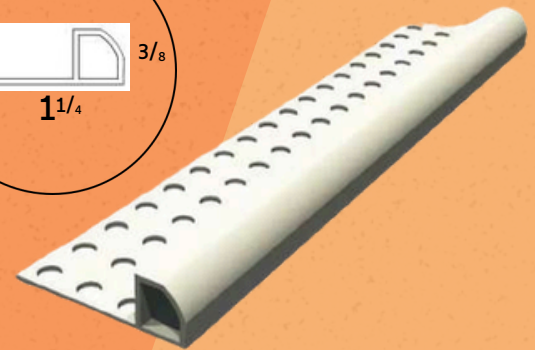

DRYWALL VINYL ACCESSORIES

CHANNEL REVEAL

Items: 3441

Items: 3442

Codes	Product Name	Description	Material	Reveal Size	Width	Package
3441	3441 - Chanel Reveal	1/2" board thickness / 1-3/4" width / length 10'	PVC	1/2"	1-3/4"	35 units/box
3442	3442 - Chanel Reveal	1" board thickness / 3" width / length 10'	PVC	1"	3"	35 units/box

CERAMIC JOINTS & FLAGE

Items: 3443 - 3444
Ceramic Joint

Items: 3445 - 3446
Flage

Codes	Product Name	Description	Material	Board Thickness	Width	Package
3443	3443 - Ceramic Joint	3/8" board thickness / 2" width perforated flange / length 8'	PVC	3/8"	2"	50 units/box
3444	3444 - Ceramic Joint	3/8" board thickness / 2" width perforated flange / length 10'	PVC	3/8"	2"	50 units/box
3445	3445 - Flage	3/8" flage / 1-1/4" perforated flange / length 8'	PVC	3/8"	1-1/4"	50 units/box
3446	3446 - Flage	3/8" flage / 1-1/4" perforated flange / length 10'	PVC	3/8"	1-1/4"	50 units/box