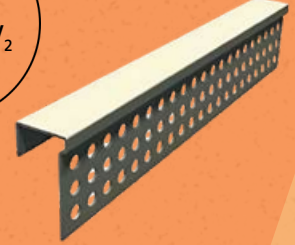

Items: 3407 - 3408
Durock

Items: 3409 - 3410
Flexible

Items: 3435 - 3436
Stucco

J - BEADS

Items: 3411 - 3412

Items: 3413 - 3414

Items: 3415 - 3416
Durock

Codes	Product Name	Description	Material	Board Thickness	Front Return	Back Flange	Package
3411	3411 - J-Bead Perforated	1/2" J-Beads / 1-1/16" Perforated Back Flange / 3/8" Front Return / length 8'	PVC	1/2"	3/8"	1-1/16"	100 units/box
3412	3412 - J-Bead Perforated	1/2" J-Beads / 1-1/16" Perforated Back Flange / 3/8" Front Return / length 10'	PVC	1/2"	3/8"	1-1/16"	100 units/box
3413	3413 - J-Bead Perforated	5/8" J-Beads / 1-1/16" Perforated Back Flange / 3/8" Front Return / length 8'	PVC	5/8"	3/8"	1-1/16"	100 units/box
3414	3414 - J-Bead Perforated	5/8" J-Beads / 1-1/16" Perforated Back Flange / 3/8" Front Return / length 10'	PVC	5/8"	3/8"	1-1/16"	100 units/box
3415	3415 - Durock J-Bead Perforated	1/2" J-Beads / 1-1/2" Perforated Back Flange / 3/8" Front Return / length 8'	PVC	1/2"	3/8"	1-1/2"	100 units/box
3416	3416 - Durock J-Bead Perforated	1/2" J-Beads / 1-1/2" Perforated Back Flange / 3/8" Front Return / length 10'	PVC	1/2"	3/8"	1-1/2"	100 units/box
3417	3417 - J-Bead Solid	1/2" J-Beads / 1-1/8" Back Flange / 3/8" Front Return / length 8'	PVC	1/2"	3/8"	1-1/8"	100 units/box
3418	3418 - J-Bead Solid	1/2" J-Beads / 1-1/8" Back Flange / 3/8" Front Return / length 10'	PVC	1/2"	3/8"	1-1/8"	100 units/box
3419	3419 - J-Bead Solid	3/8" J-Beads / 1-1/8" Back Flange / 3/8" Front Return / length 8'	PVC	3/8"	3/8"	1-1/8"	100 units/box
3420	3420 - J-Bead Solid	3/8" J-Beads / 1-1/8" Back Flange / 3/8" Front Return / length 10'	PVC	3/8"	3/8"	1-1/8"	100 units/box