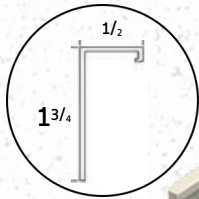

CASING BEADS

Pattern

Items: 3437