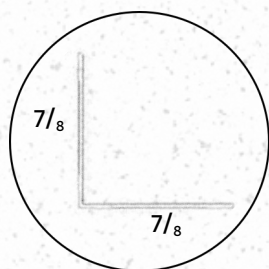

MESH CORNER BEAD

Items: 3455

Codes	Product Name	Description	Material	Right Flange	Left Flange	Package
3455	3455 - Mesh corner bead	Mesh corner bead $7/8'' \times 7/8''$ perforated flange plus $3''$ mesh in one leg x $5''$ mesh in other leg	PVC	$7/8''$	$7/8''$	50 units/box