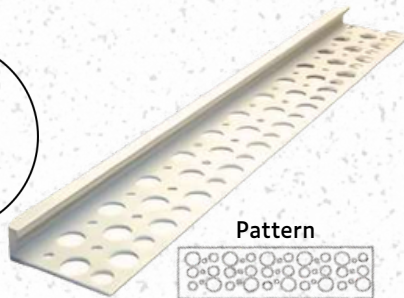

CASING BEADS

Pattern

Items: 3437