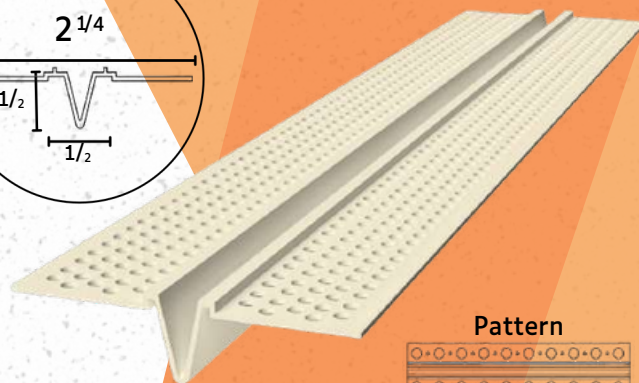

Pattern

Items: 3439

Pattern

Items: 3440

EXPANSION JOINTS

Items: 3449 - 3450

Pattern

Items: 3451 - 3452

Codes	Product Name	Description	Material	Expansion Joint	Expose Reveal Heith	Width	Package
3449	3449 - Expansion Joint	1/4" expansion joint / 2-1/4" width perforated flange / length 8'	PVC	1/4"	1/2"	2-1/4"	50 units/box
3450	3450 - Expansion Joint	1/4" expansion joint / 2-1/4" width perforated flange / length 10'	PVC	1/4"	1/2"	2-1/4"	50 units/box
3451	3451 - Expansion Joint	1/2" expansion joint / 2-1/4" width perforated flange / length 8'	PVC	1/2"	1/2"	2-1/4"	50 units/box
3452	3452 - Expansion Joint	1/2" expansion joint / 2-1/4" width perforated flange / length 10'	PVC	1/2"	1/2"	2-1/4"	50 units/box