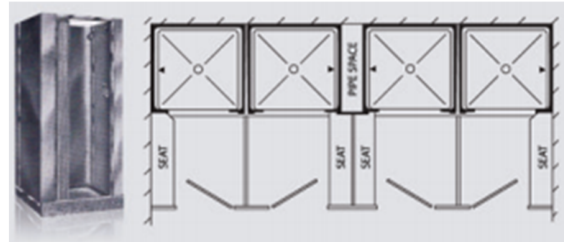

SHOWER & DRESSING

In shower rooms that are constructed for multiple person use, Benner Bathroom offers shower and dressing compartments in a wide range of standard or customized configurations to satisfy any requested design concept.

With the exception of Plastic Laminate, we can provide compartments in the same matching components and material finishes as our toilet partitions to ensure uniformity on your project's appearance.

We provide dressing compartments to include either doors or curtains and benches can always be incorporated into the design if needed.

Our flush, Double-Wall Shower is completely self-contained and ideal for single or multiple installations. Each unit features durable double-wall construction of electro-galvanized steel or stainless steel, with rounded inside corners and insulated with a water-resistant, sound-deadening core.

Receptor is heavy-duty terrazzo. Unit comes furnished with curtain rod, curtain, and soap dish.

Shower head and mixing valves are not supplied. The Double-Wall Shower is available in standard or ADA sizes and can also be furnished with or without an attached dressing room. This shower is available in either stainless steel finish or a wide selection of powder coated colors.